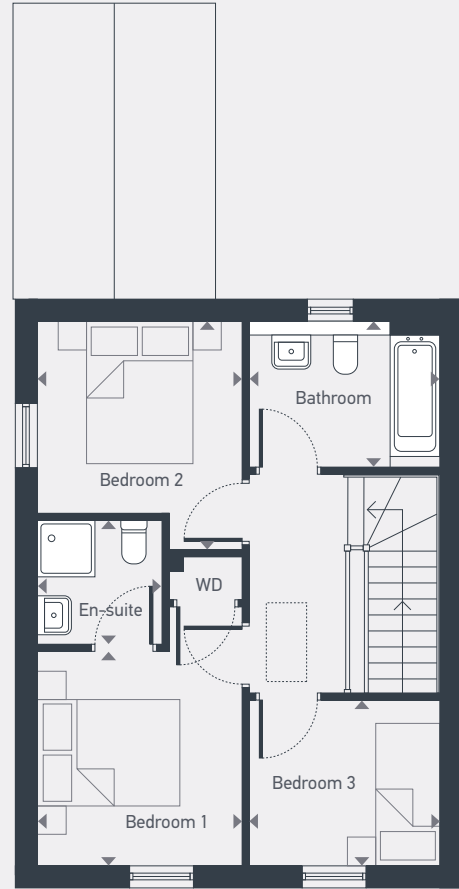

GROUND FLOOR

FIRST FLOOR

Internal area
95.4sq.m / 1026sq.ft

DIMENSIONS	m	ft
Living	5.65m x 4.43m	18'6" x 14'6"
Kitchen/Dining	5.65m x 3.13m	18'6" x 10'3"
Utility	2.15m x 2.03m	7'1" x 6'8"

	m	ft
Bedroom 1	3.65m x 2.88m	12'0" x 9'5"
En-suite	1.75m x 1.74m	5'9" x 5'8"
Bedroom 2	3.22m x 2.88m	10'7" x 9'5"
Bedroom 3	2.68m x 2.34m	8'9" x 7'8"
Bathroom	2.68m x 2.05m	8'9" x 6'9"