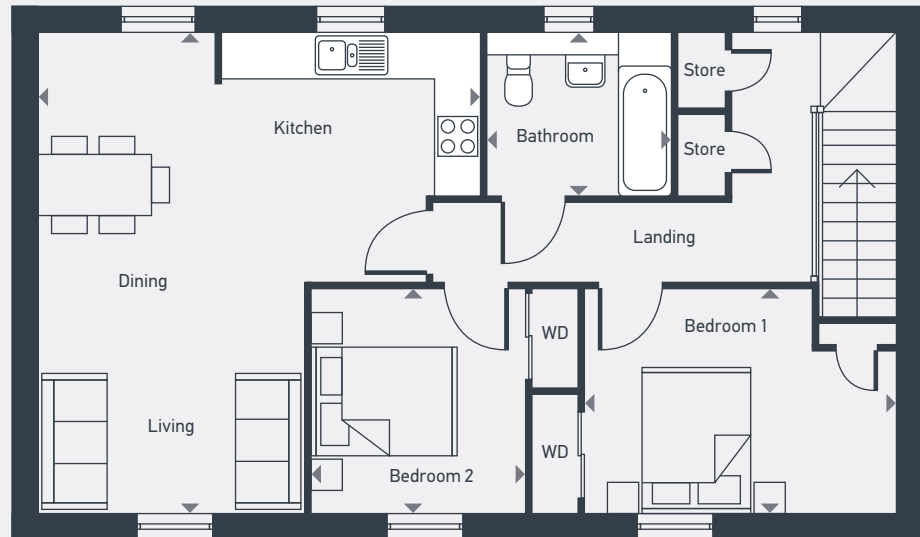

Chapelton

**Buik
2 bed apartment**

Plot 41

GROUND FLOOR

FIRST FLOOR

Internal area
78.5sq.m / 845sq.ft

DIMENSIONS	m	ft
Living / Dining / Kitchen	6.30m x 5.82m	20'7" x 19'1"
Bedroom 1	4.10m x 2.95m	13'5" x 9'7"
Bedroom 2	2.95m x 2.80m	9'7" x 9'2"
Bathroom	2.40m x 2.09m	7'9" x 6'9"