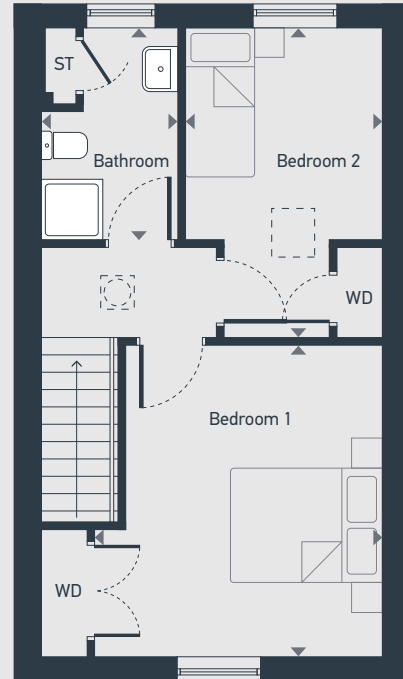

GROUND FLOOR

FIRST FLOOR

**Internal area**

74.8sq.m / 805sq.ft

Plots handed: 14.13\*, 19.11\* and 19.13\*

DIMENSIONS	m	ft
Living	4.50m x 3.06m	14'9" x 10'0"
Kitchen / Dining	4.50m x 3.31m	14'9" x 10'3"
Utility	2.31m x 1.75m	7'7" x 5'9"

	m	ft
Bedroom 1	4.13m x 3.80m	13'7" x 12'6"
Bedroom 2	4.10m x 2.60m	13'5" x 8'6"
Bathroom	2.81m x 1.80m	9'3" x 5'11"