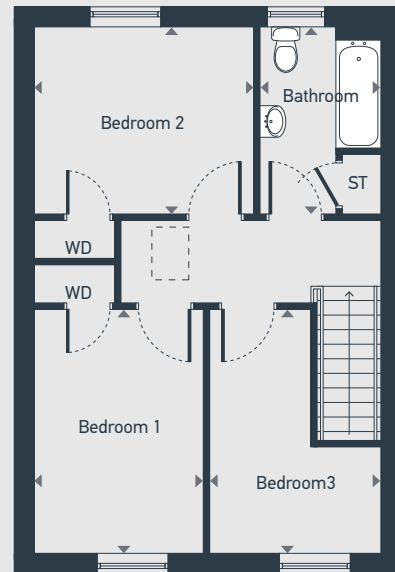

GROUND FLOOR

FIRST FLOOR

Internal area
91sq.m / 980sq.ft
Plots handed: 14.15*, 17.6*,
18.9*, 18.15* and 19.10*

DIMENSIONS	m	ft
Living	5.46m x 3.06m	17'11" x 10'1"
Kitchen / Dining	5.26m x 3.05m	17'3" x 10'1"
Utility	2.30m x 1.75m	7'7" x 5'9"

	m	ft
Bedroom 1	3.86m x 2.66m	12'8" x 8'10"
Bedroom 2	3.46m x 2.96m	11'5" x 9'9"
Bedroom 3	3.86m x 2.70m	12'8" x 8'10"
Bathroom	2.96m x 1.90m	9'9" x 6'3"