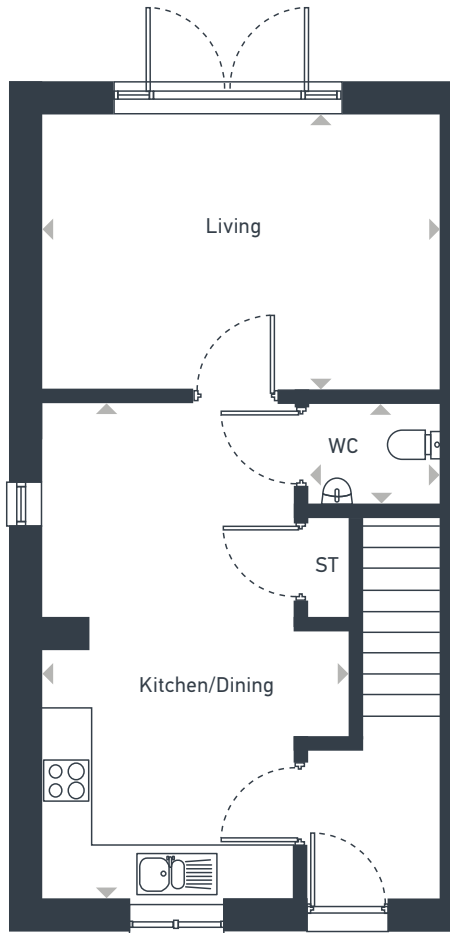

Please note: certain plots are handed

81 sq m / 872 sq ft

Ground floor

First floor

Ground Floor	m	ft
Kitchen/Dining	5.61m x 3.53m	18'5" x 11'7"
Lounge	4.53m x 3.22m	14'10" x 10'7"

First Floor	m	ft
Bathroom	2.15m x 1.95m	7'1" x 6'5"
Bedroom 1	4.53m x 3.80m	14'10" x 12'6"
Bedroom 2	4.53m x 3.76 m	14'10" x 12'4"