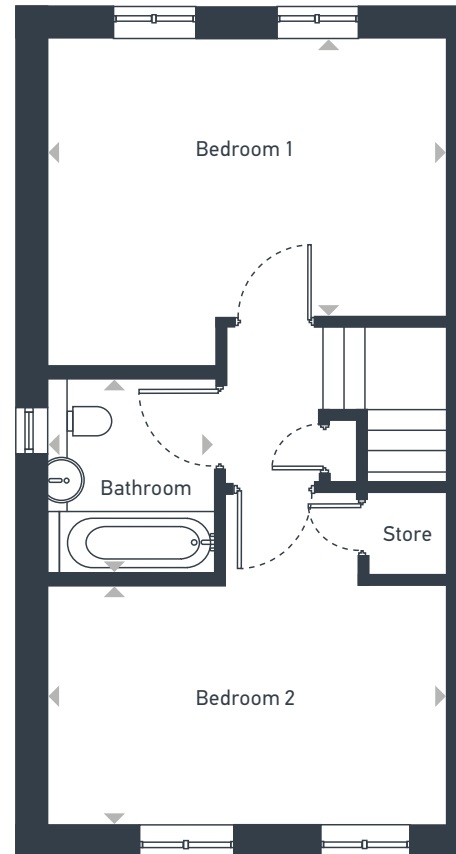

Please note: certain plots are handed

81 sq m / 872 sq ft

Ground floor

First floor

Ground Floor	m	ft
Kitchen/Dining	5.61m x 3.53m	18'5" x 11'7"
Lounge	4.53m x 3.22m	14'10" x 10'7"

First Floor	m	ft
Bathroom	2.15m x 1.95m	7'1" x 6'5"
Bedroom 1	4.53m x 3.80m	14'10" x 12'6"
Bedroom 2	4.53m x 3.76 m	14'10" x 12'4"