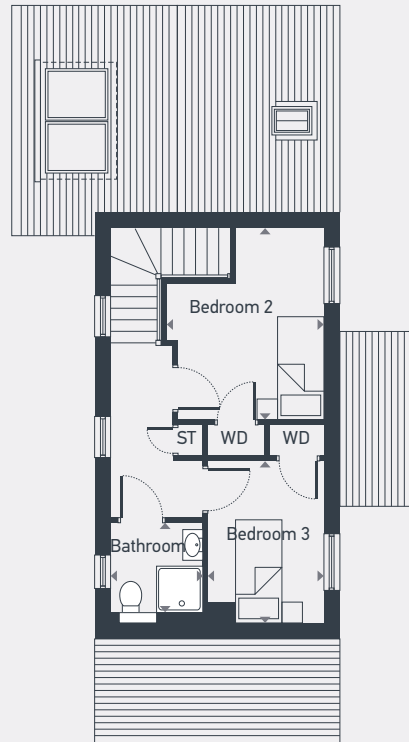

GROUND FLOOR

FIRST FLOOR

Internal area
99.1sq.m / 1066sq.ft

DIMENSIONS	m	ft
Living / Kitchen / Dining	7.66m x 4.15m	25'2" x 13'7"
Utility	1.87m x 1.85m	6'2" x 6'1"
WC	2.18m x 1.85m	7'2" x 6'1"
Bedroom 1	4.06m x 3.85m	13'4" x 12'8"
En-suite	2.50m x 1.60m	8'2" x 5'3"

	m	ft
Bedroom 2	3.74m x 3.06m	12'3" x 10'0"
Bedroom 3	3.14m x 2.25m	10'4" x 7'5"
Bathroom	1.94m x 1.80m	6'4" x 5'11"