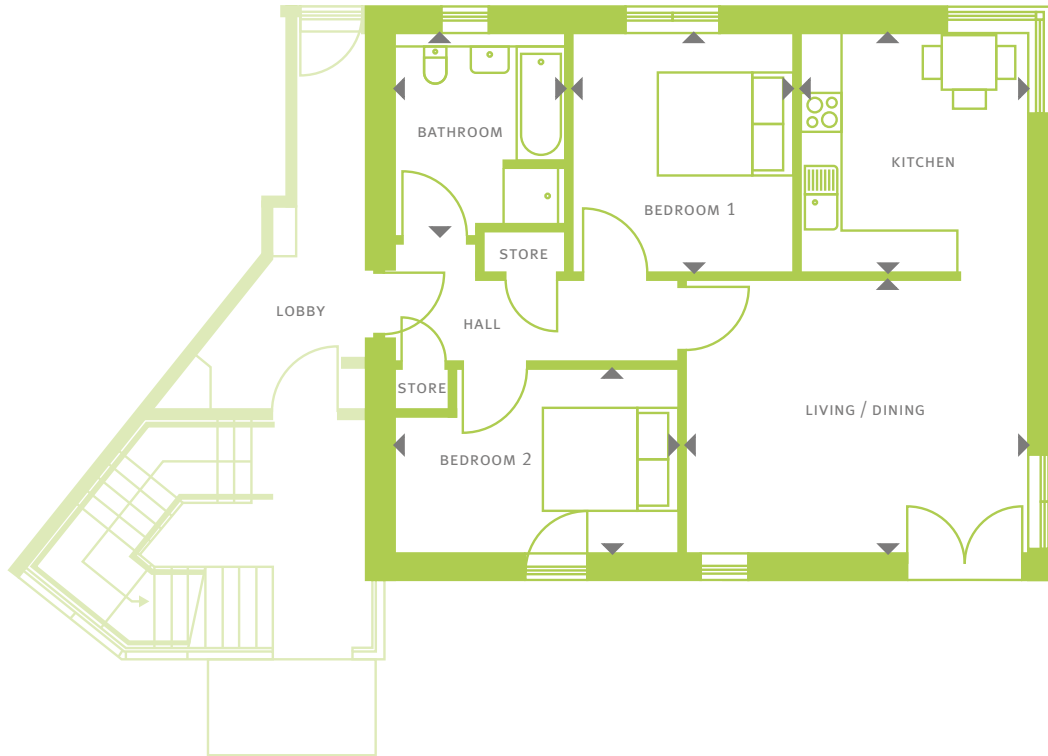

TYPE 18  
2 BEDROOM APARTMENT  
PLOTS 114–117

GROUND (114), FIRST (115), SECOND (116) & THIRD FLOOR (117)

DIMENSIONS (MAX)	M	FT
LIVING / DINING	5.00M x 4.01M	16'4" x 13'1"
KITCHEN	3.50M x 3.28M	11'4" x 10'7"
BEDROOM 1	3.50M x 3.24M	11'4" x 10'6"
BEDROOM 2	4.15M x 2.70M	13'6" x 8'8"
BATHROOM	2.97M x 2.49M	9'7" x 8'1"