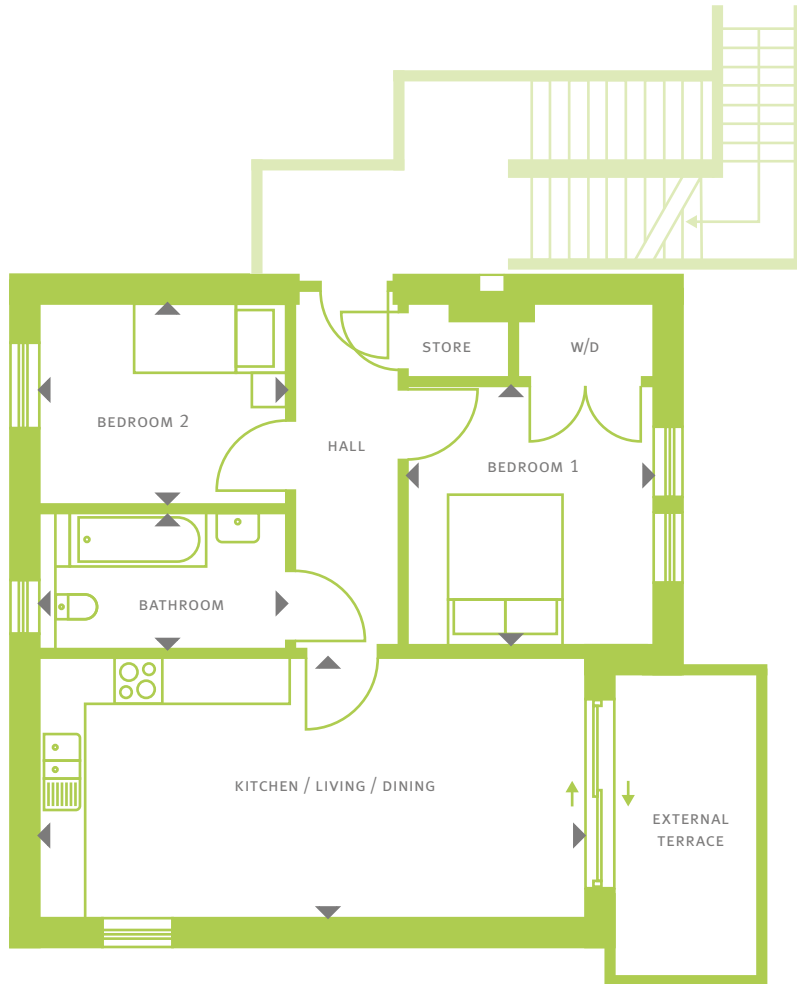

TYPE 10
2 BEDROOM APARTMENT
PLOTS 118-120

GROUND (118), FIRST (119) & SECOND FLOOR (120)

DIMENSIONS (MAX)	M	FT
KITCHEN / LIVING / DINING	7.19M x 3.42M	23'6" x 11'2"
BEDROOM 1	3.42M x 3.24M	11'2" x 10'6"
BEDROOM 2	3.24M x 2.64M	10'6" x 8'6"
BATHROOM	3.24M x 1.80M	10'6" x 5'9"